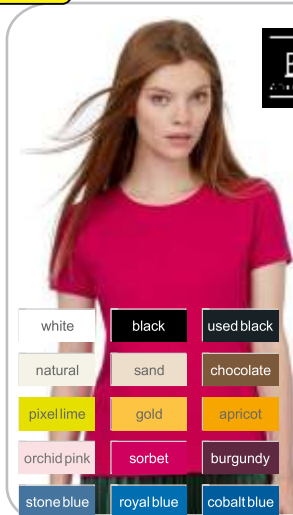

E 190 WOMEN
100% vija no preden bombaž,
oprijeta majica, dvojni šiv
185 g/m2, XS-3XL
3XL * samo v barvah white, black,
urban navy, red, sport grey, royal blue