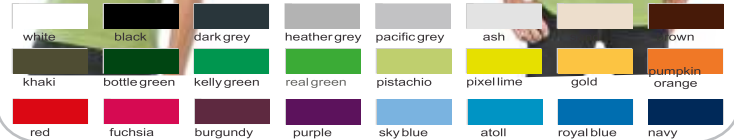

SAFRAN PURE
XS-XXL

BELA **7,07 €** + DDV
BARVNA **7,98 €** + DDV

3XL* MEN in XXL* WOMEN
white, black, red, navy,
bottle green, royal blue, heather grey

SAFRAN
S-3XL