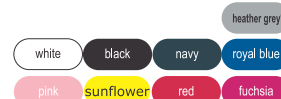

BELA 2,54 € + DDV
BARVNA 3,07 € + DDV